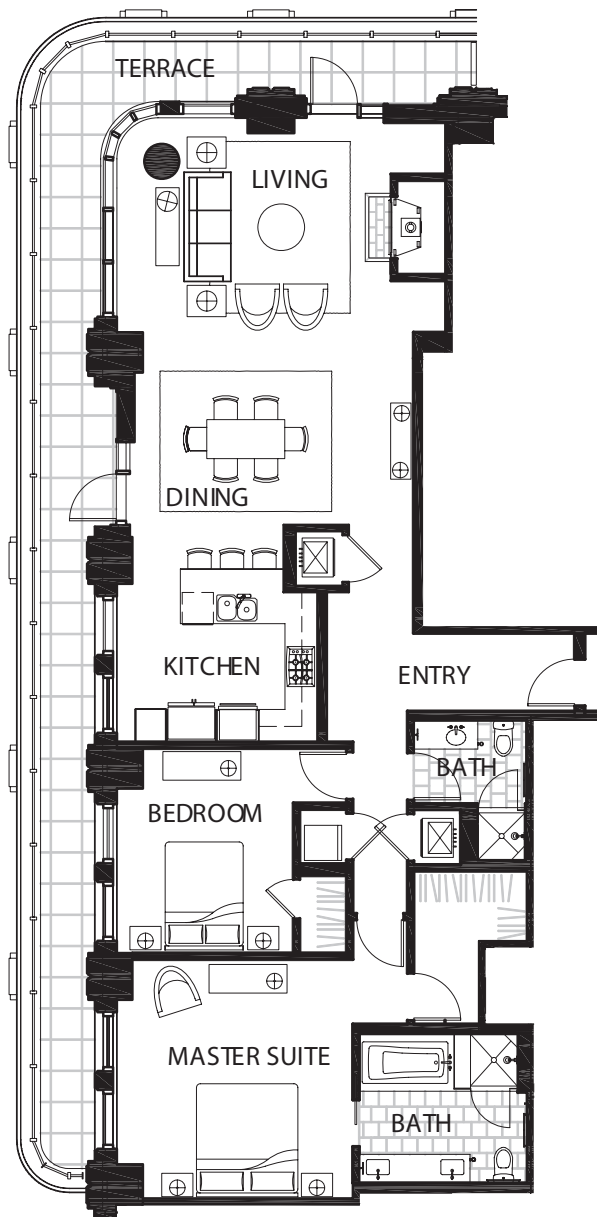

99 WEST

SOUTH TEMPLE

SOUTH TEMPLE

SUITE 01 | LEVEL 26

2 BEDROOM | 2 BATH

LIVING	1,762 SQ. FT.
TERRACES	525 SQ. FT.
<b>TOTAL</b>	<b>2,287 SQ. FT.</b>

Sales Office | 801 240 8600 | [www.citycreekliving.com/99west](http://www.citycreekliving.com/99west)

Floor plans shown are not to any particular scale and are subject to change. All unit dimensions are approximate and are measured to the exterior boundaries of the exterior walls, corridor side of corridor walls, and to the centerline of interior demising walls. Actual units may vary from the description and definition of the unit as set forth in the purchase contract.