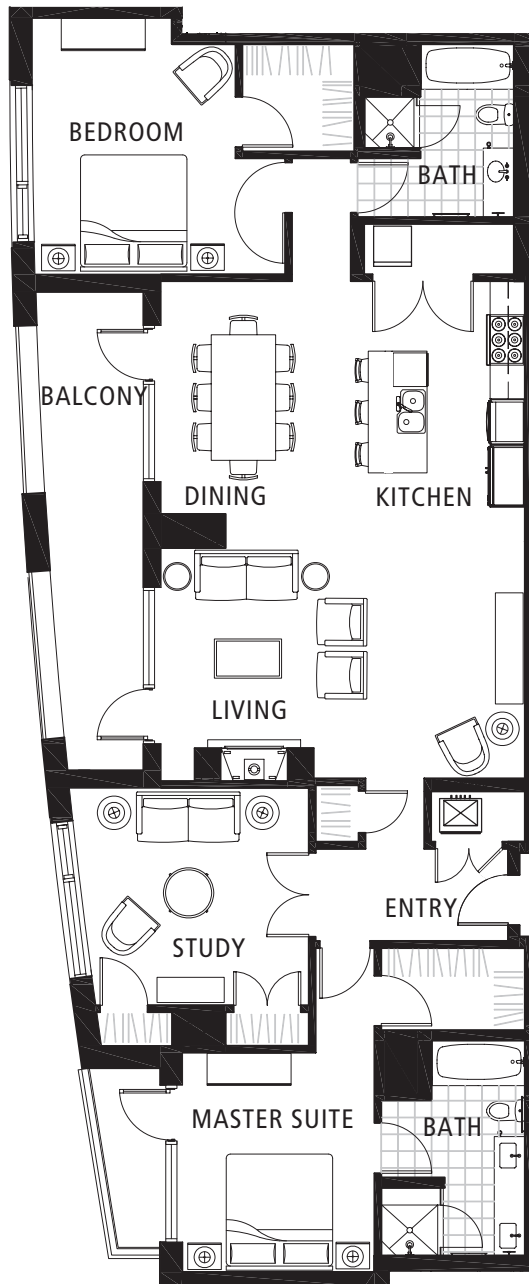

RICHARDS COURT

55 WEST SOUTH TEMPLE

West

SOUTH TEMPLE

SUITE 02 | PENTHOUSE LEVEL

2 BEDROOM | 2 BATH | STUDY

LIVING	1,906 SQ. FT.
BALCONY	241 SQ. FT.
TOTAL	2,147 SQ. FT.

Sales Office | 801 240 8600 | www.citycreekliving.com/richardscourt

Floor plans shown are not to any particular scale and are subject to change. All unit dimensions are approximate and are measured to the exterior boundaries of the exterior walls, corridor side of corridor walls, and to the centerline of interior demising walls. Actual units may vary from the description and definition of the unit as set forth in the purchase contract.