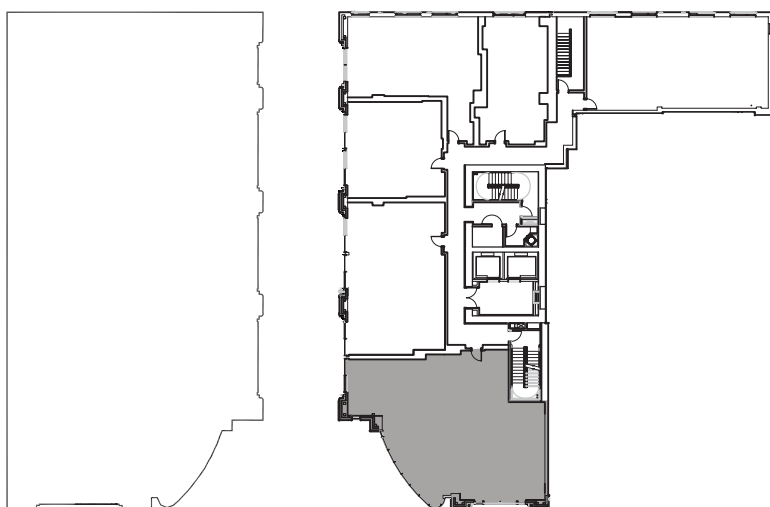

RICHARDS COURT

55 WEST SOUTH TEMPLE

West

SOUTH TEMPLE

SUITE 01 | LEVEL 2

2 BEDROOM | 2 1/2 BATH

TOTAL 2,126 SQ. FT.

Sales Office | 801 240 8600 | www.citycreekliving.com/richardscourt

Floor plans shown are not to any particular scale and are subject to change. All unit dimensions are approximate and are measured to the exterior boundaries of the exterior walls, corridor side of corridor walls, and to the centerline of interior demising walls. Actual units may vary from the description and definition of the unit as set forth in the purchase contract.