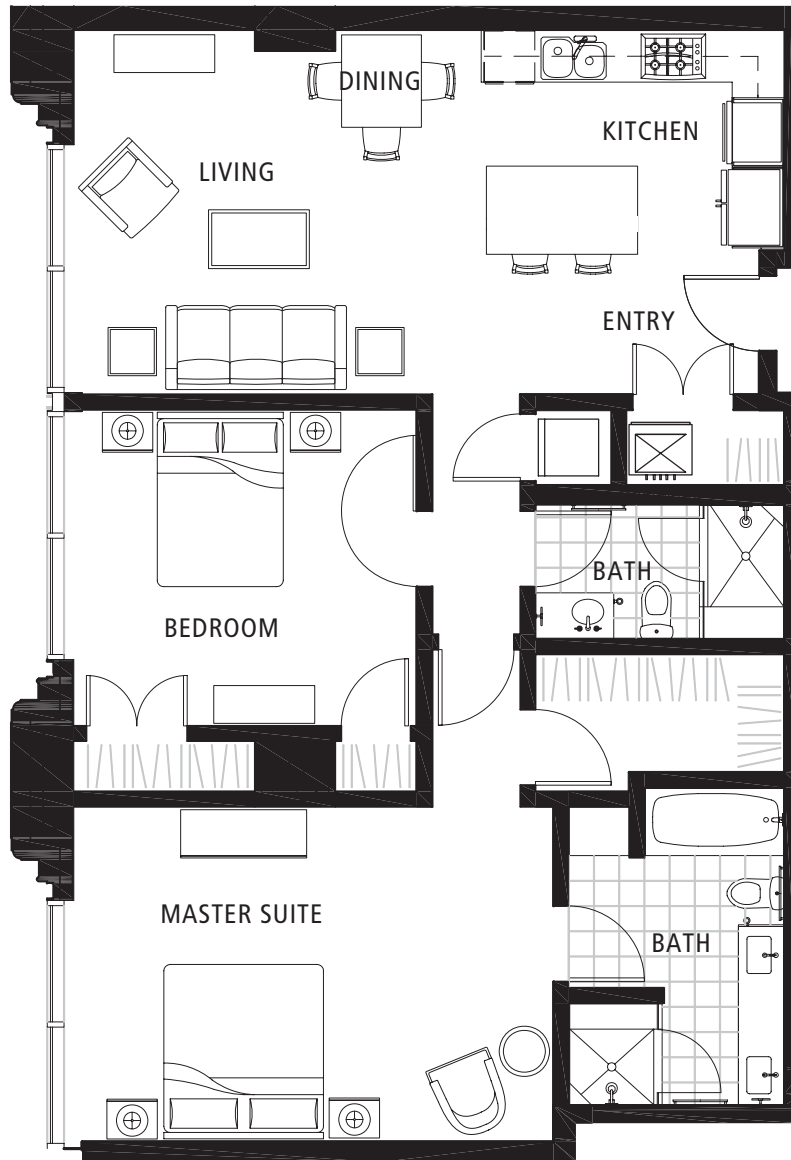

RICHARDS COURT

55 WEST SOUTH TEMPLE

West

SOUTH TEMPLE

SUITE 02 | LEVEL 2

2 BEDROOM | 2 BATH

TOTAL 1,354 SQ. FT.

Sales Office | 801 240 8600 | www.citycreekliving.com/richardscourt

Floor plans shown are not to any particular scale and are subject to change. All unit dimensions are approximate and are measured to the exterior boundaries of the exterior walls, corridor side of corridor walls, and to the centerline of interior demising walls. Actual units may vary from the description and definition of the unit as set forth in the purchase contract.