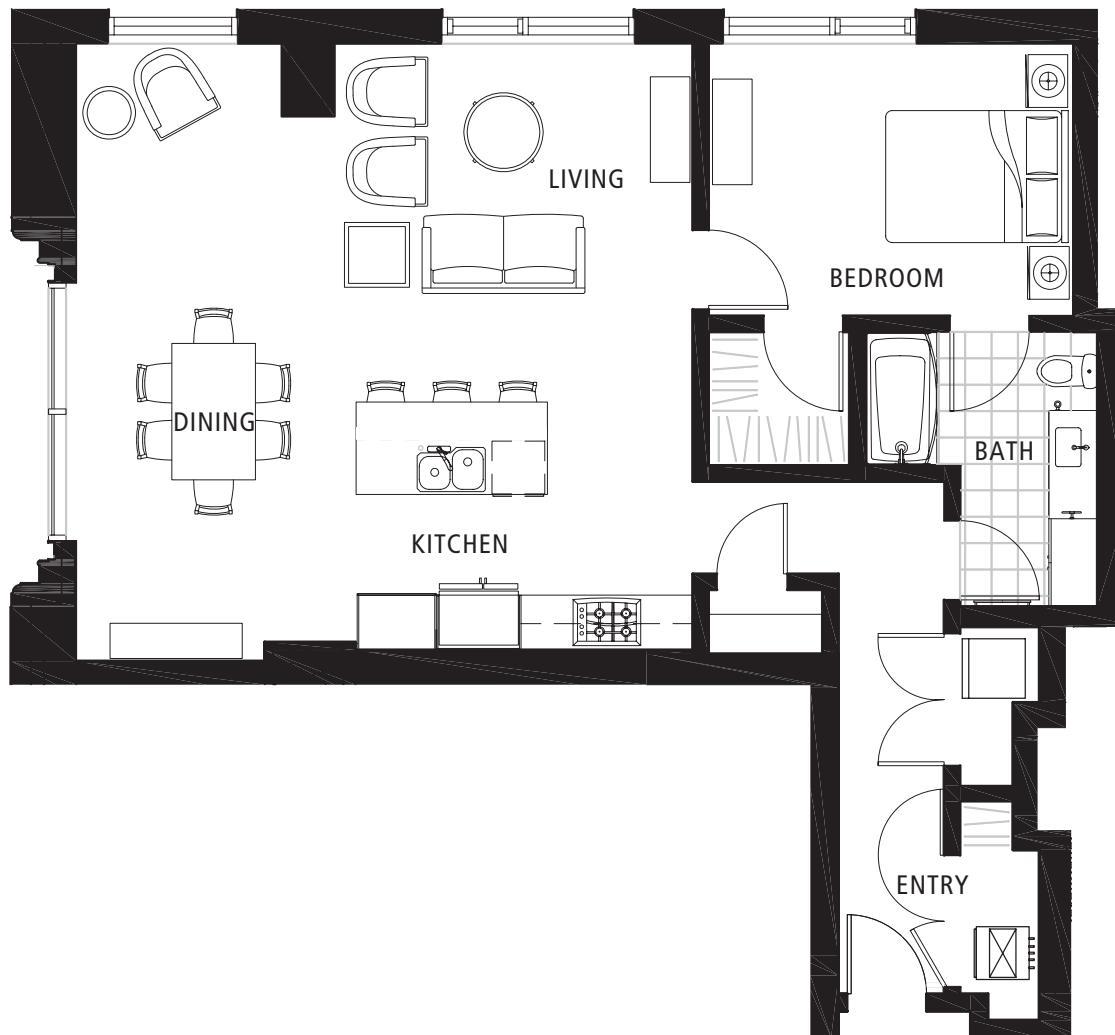

RICHARDS COURT

55 WEST SOUTH TEMPLE

West

SOUTH TEMPLE

SUITE 04 | LEVEL 2

1 BEDROOM | 1 BATH

TOTAL 1,131 SQ. FT.

Sales Office | 801 240 8600 | www.citycreekliving.com/richardscourt

Floor plans shown are not to any particular scale and are subject to change. All unit dimensions are approximate and are measured to the exterior boundaries of the exterior walls, corridor side of corridor walls, and to the centerline of interior demising walls. Actual units may vary from the description and definition of the unit as set forth in the purchase contract.