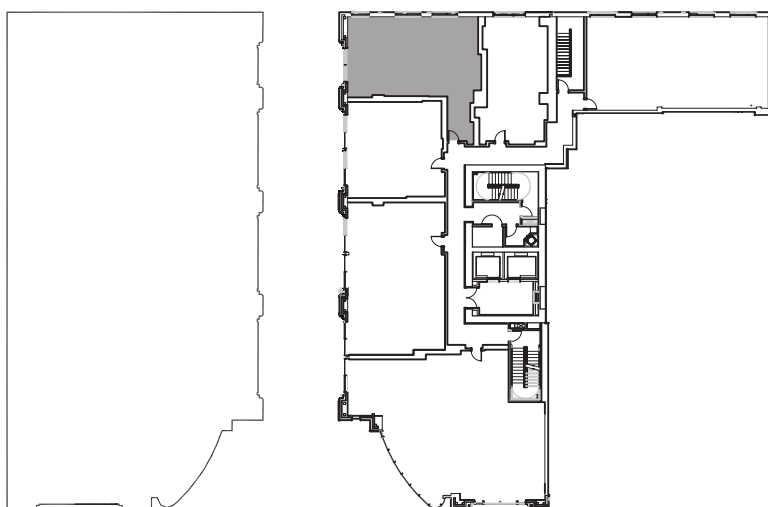

RICHARDS COURT

55 WEST SOUTH TEMPLE

West

SOUTH TEMPLE

SUITE 04 | LEVEL 2

1 BEDROOM | 1 BATH

TOTAL 1,131 SQ. FT.

Sales Office | 801 240 8600 | www.citycreekliving.com/richardscourt

Floor plans shown are not to any particular scale and are subject to change. All unit dimensions are approximate and are measured to the exterior boundaries of the exterior walls, corridor side of corridor walls, and to the centerline of interior demising walls. Actual units may vary from the description and definition of the unit as set forth in the purchase contract.