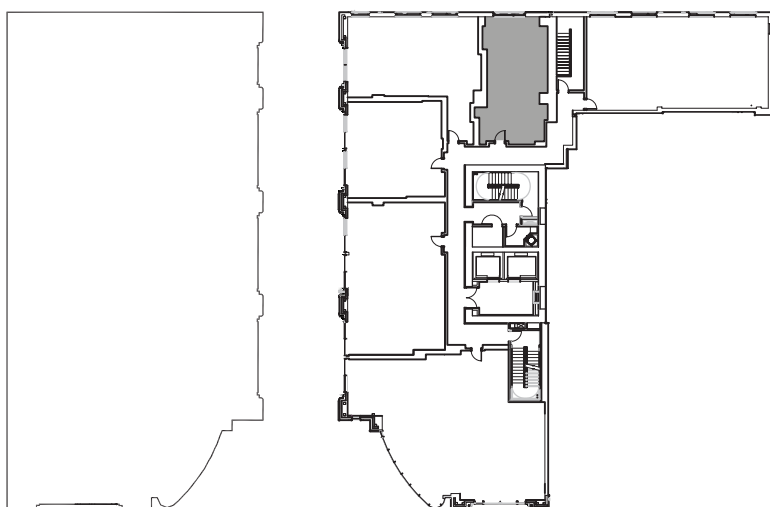

RICHARDS COURT

55 WEST SOUTH TEMPLE

West

SOUTH TEMPLE

SUITE 05 | LEVEL 2

STUDIO | 1 BATH

TOTAL 771 SQ. FT.

Sales Office | 801 240 8600 | www.citycreekliving.com/richardscourt

Floor plans shown are not to any particular scale and are subject to change. All unit dimensions are approximate and are measured to the exterior boundaries of the exterior walls, corridor side of corridor walls, and to the centerline of interior demising walls. Actual units may vary from the description and definition of the unit as set forth in the purchase contract.