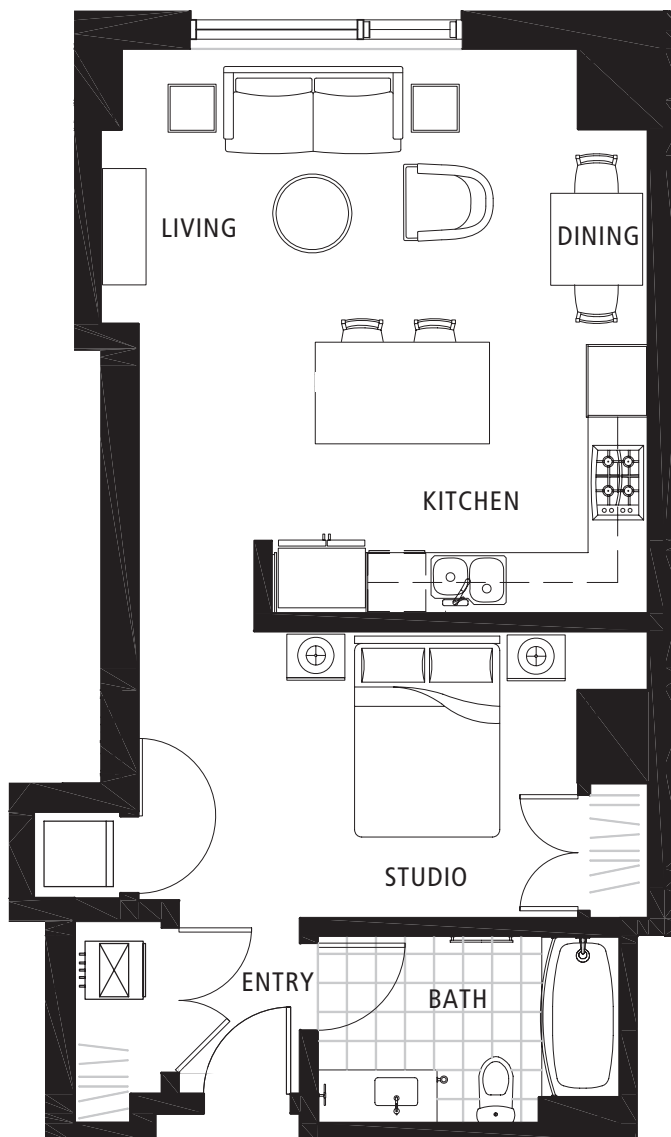

RICHARDS COURT

55 WEST SOUTH TEMPLE

West

SOUTH TEMPLE

SUITE 05 | LEVEL 2

STUDIO | 1 BATH

TOTAL 771 SQ. FT.

Sales Office | 801 240 8600 | www.citycreekliving.com/richardscourt

Floor plans shown are not to any particular scale and are subject to change. All unit dimensions are approximate and are measured to the exterior boundaries of the exterior walls, corridor side of corridor walls, and to the centerline of interior demising walls. Actual units may vary from the description and definition of the unit as set forth in the purchase contract.