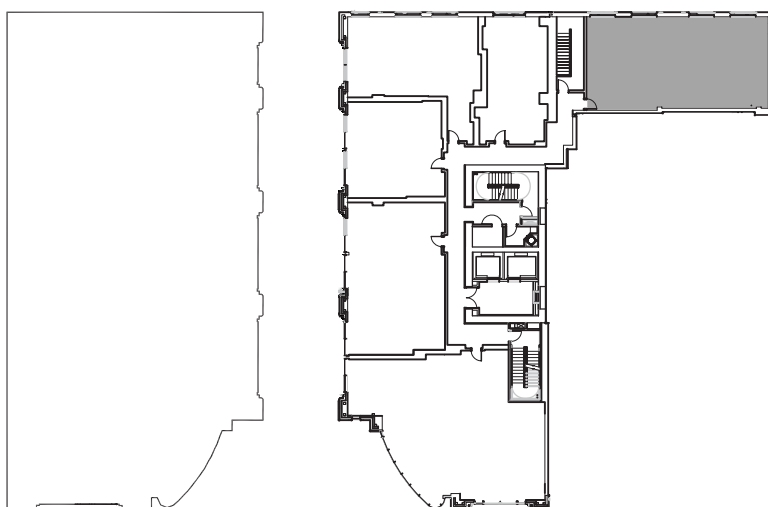

RICHARDS COURT

55 WEST SOUTH TEMPLE

West

SOUTH TEMPLE

SUITE 06 | LEVEL 2

2 BEDROOM | 2 BATH

TOTAL 1,583 SQ. FT.

Sales Office | 801 240 8600 | www.citycreekliving.com/richardscourt

Floor plans shown are not to any particular scale and are subject to change. All unit dimensions are approximate and are measured to the exterior boundaries of the exterior walls, corridor side of corridor walls, and to the centerline of interior demising walls. Actual units may vary from the description and definition of the unit as set forth in the purchase contract.