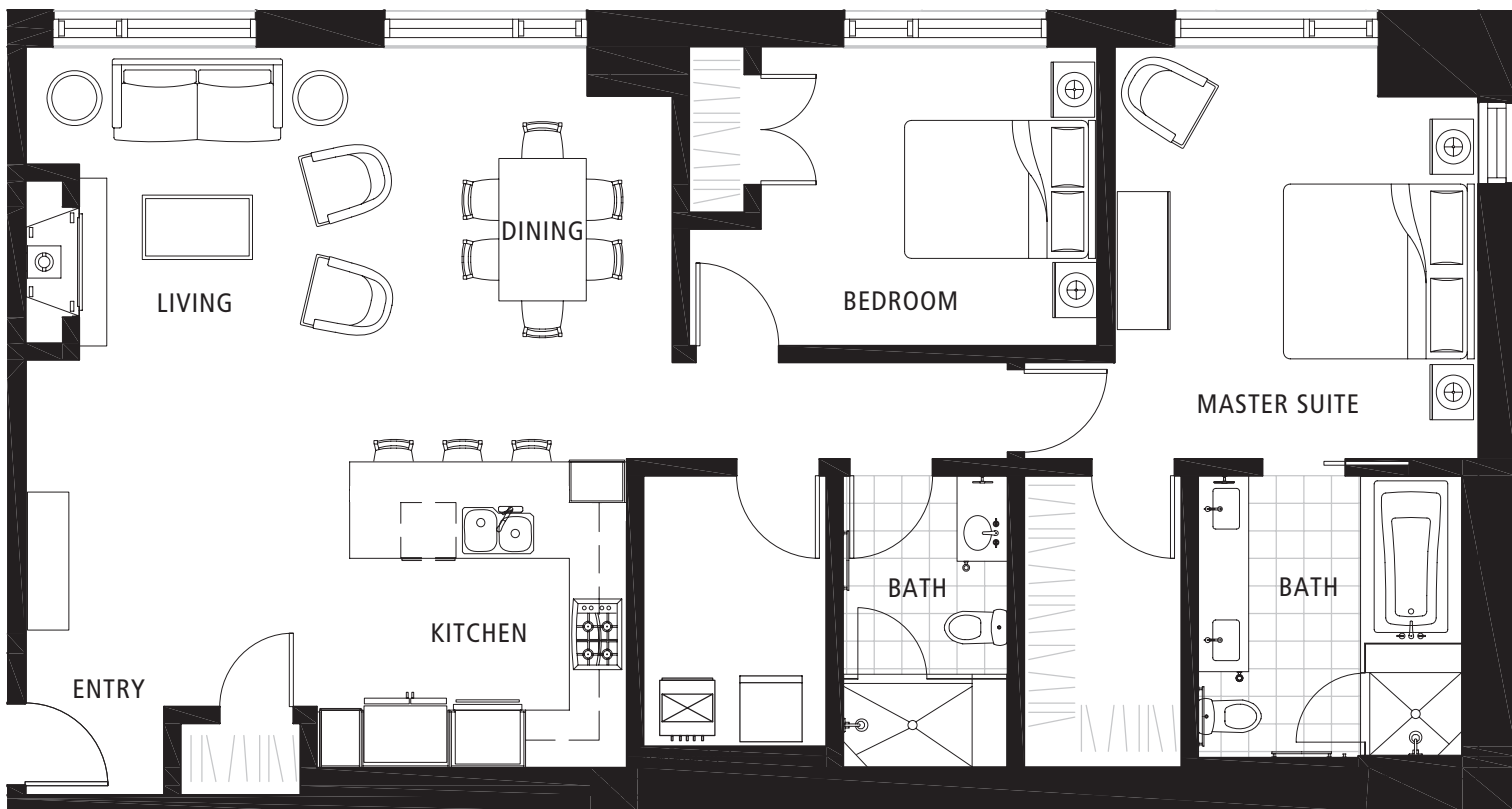

RICHARDS COURT

55 WEST SOUTH TEMPLE

West

SOUTH TEMPLE

SUITE 06 | LEVEL 2

2 BEDROOM | 2 BATH

TOTAL 1,583 SQ. FT.

Sales Office | 801 240 8600 | www.citycreekliving.com/richardscourt

Floor plans shown are not to any particular scale and are subject to change. All unit dimensions are approximate and are measured to the exterior boundaries of the exterior walls, corridor side of corridor walls, and to the centerline of interior demising walls. Actual units may vary from the description and definition of the unit as set forth in the purchase contract.