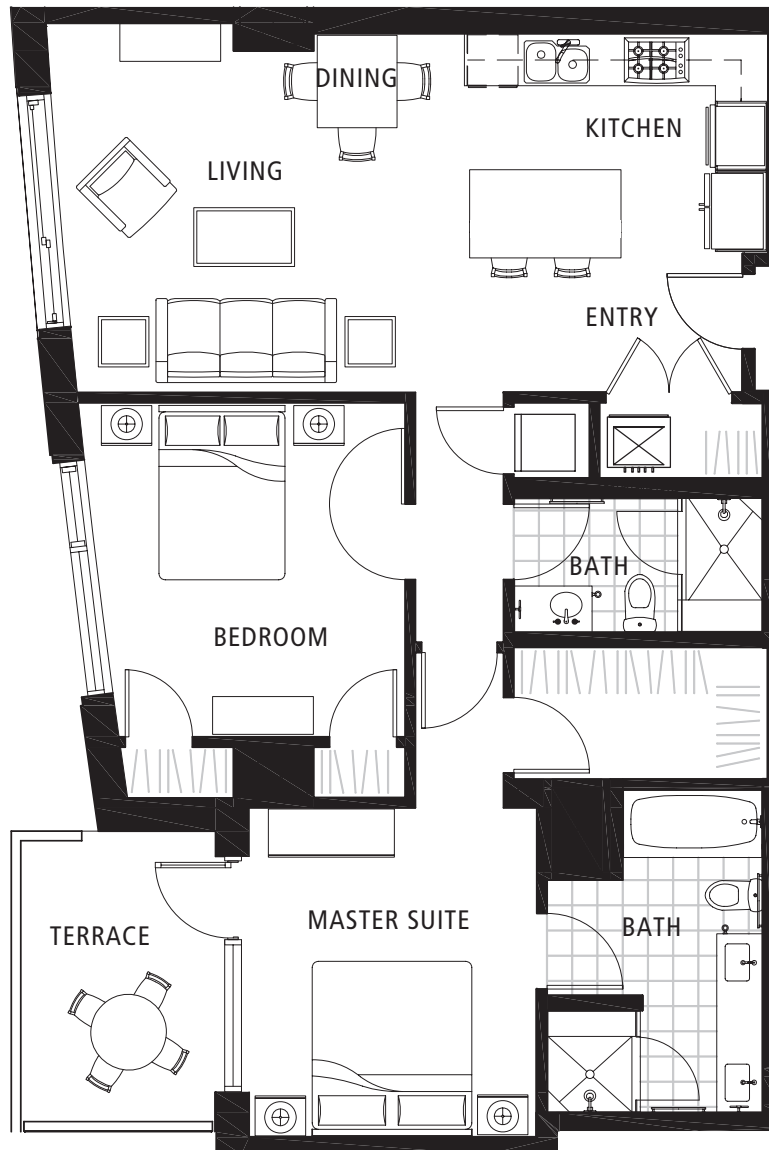

RICHARDS COURT

55 WEST SOUTH TEMPLE

West

SOUTH TEMPLE

SUITE 02 | LEVEL 3

2 BEDROOM | 2 BATH

LIVING	1,187 SQ. FT.
TERRACE	104 SQ. FT.
TOTAL	1,291 SQ. FT.

Sales Office | 801 240 8600 | www.citycreekliving.com/richardscourt

Floor plans shown are not to any particular scale and are subject to change. All unit dimensions are approximate and are measured to the exterior boundaries of the exterior walls, corridor side of corridor walls, and to the centerline of interior demising walls. Actual units may vary from the description and definition of the unit as set forth in the purchase contract.