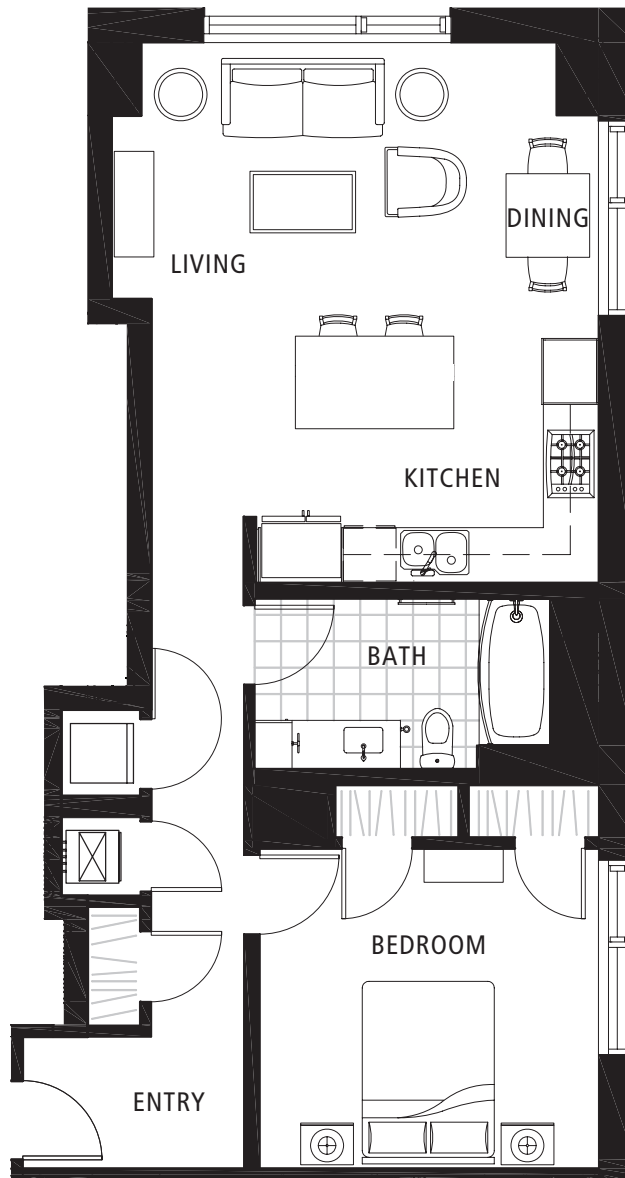

RICHARDS COURT

55 WEST SOUTH TEMPLE

West

SOUTH TEMPLE

SUITE 05 | LEVEL 3

1 BEDROOM | 1 BATH

TOTAL 907 SQ. FT.

Sales Office | 801 240 8600 | www.citycreekliving.com/richardscourt

Floor plans shown are not to any particular scale and are subject to change. All unit dimensions are approximate and are measured to the exterior boundaries of the exterior walls, corridor side of corridor walls, and to the centerline of interior demising walls. Actual units may vary from the description and definition of the unit as set forth in the purchase contract.