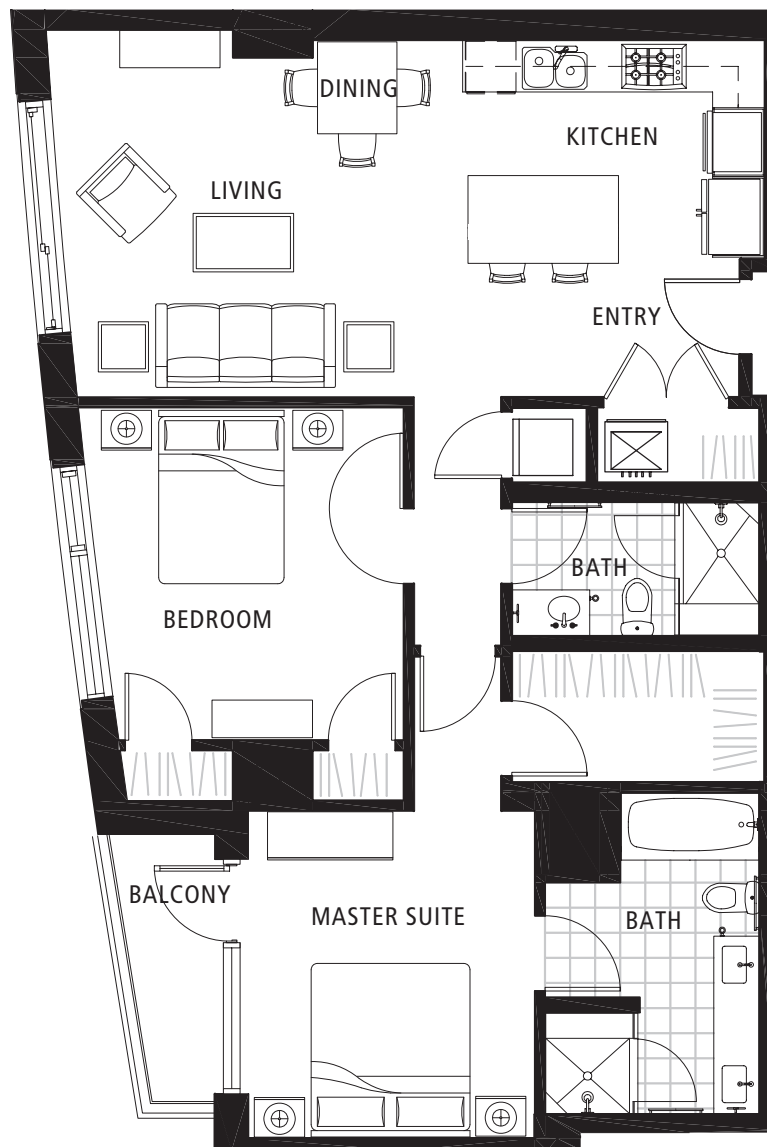

RICHARDS COURT

55 WEST SOUTH TEMPLE

West

SOUTH TEMPLE

SUITE 02 | LEVELS 4-9

2 BEDROOM | 2 BATH

LIVING	1,190 SQ. FT.
BALCONY	50 SQ. FT.
TOTAL	1,240 SQ. FT.

Sales Office | 801 240 8600 | www.citycreekliving.com/richardscourt

Floor plans shown are not to any particular scale and are subject to change. All unit dimensions are approximate and are measured to the exterior boundaries of the exterior walls, corridor side of corridor walls, and to the centerline of interior demising walls. Actual units may vary from the description and definition of the unit as set forth in the purchase contract.