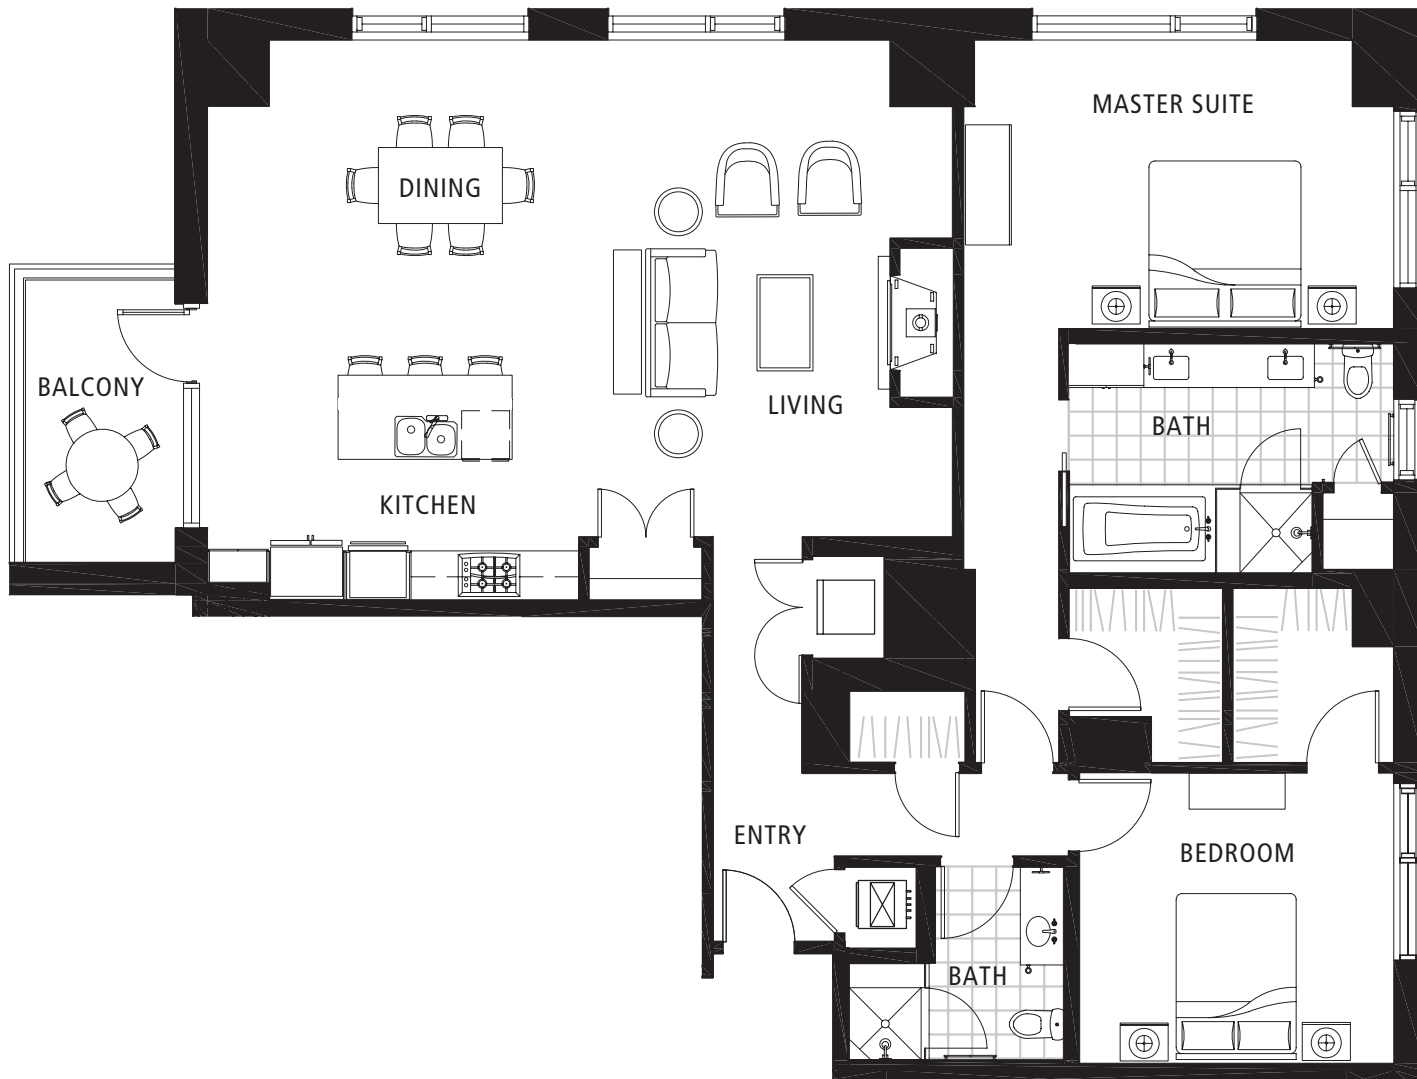

# RICHARDS COURT

55 WEST SOUTH TEMPLE

# West

SOUTH TEMPLE

## SUITE 04 | LEVELS 5-9

2 BEDROOM | 2 BATH

LIVING	1,830 SQ. FT.
BALCONY	91 SQ. FT.
<b>TOTAL</b>	<b>1,921 SQ. FT.</b>

Sales Office | 801 240 8600 | [www.citycreekliving.com/richardscourt](http://www.citycreekliving.com/richardscourt)

*Floor plans shown are not to any particular scale and are subject to change. All unit dimensions are approximate and are measured to the exterior boundaries of the exterior walls, corridor side of corridor walls, and to the centerline of interior demising walls. Actual units may vary from the description and definition of the unit as set forth in the purchase contract.*