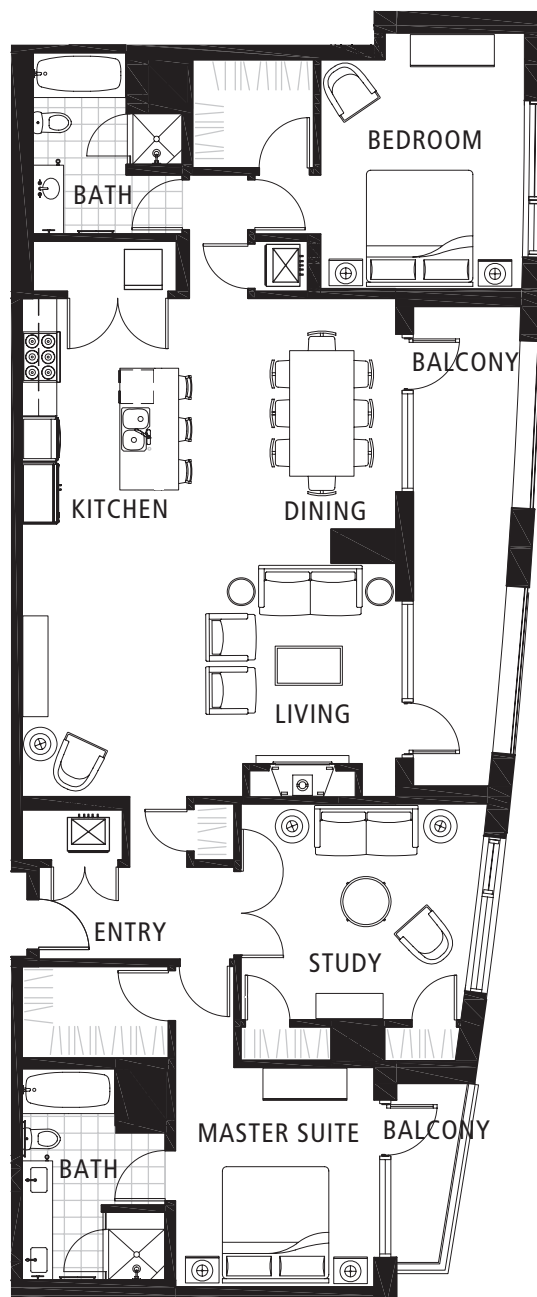

RICHARDS COURT

45 WEST SOUTH TEMPLE

East

SOUTH TEMPLE

SUITE 02 | PENTHOUSE LEVEL

2 BEDROOM | 2 BATH | STUDY

LIVING	1,956 SQ. FT.
BALCONY	241 SQ. FT.
TOTAL	2,197 SQ. FT.

Sales Office | 801 240 8600 | www.citycreekliving.com/richardscourt

Floor plans shown are not to any particular scale and are subject to change. All unit dimensions are approximate and are measured to the exterior boundaries of the exterior walls, corridor side of corridor walls, and to the centerline of interior demising walls. Actual units may vary from the description and definition of the unit as set forth in the purchase contract.