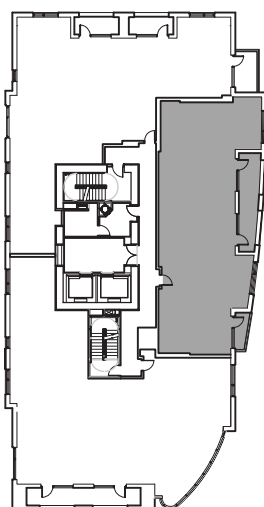

RICHARDS COURT

45 WEST SOUTH TEMPLE

East

SOUTH TEMPLE

SUITE 02 | PENTHOUSE LEVEL

2 BEDROOM | 2 BATH | STUDY

LIVING	1,956 SQ. FT.
BALCONY	241 SQ. FT.
TOTAL	2,197 SQ. FT.

Sales Office | 801 240 8600 | www.citycreekliving.com/richardscourt

Floor plans shown are not to any particular scale and are subject to change. All unit dimensions are approximate and are measured to the exterior boundaries of the exterior walls, corridor side of corridor walls, and to the centerline of interior demising walls. Actual units may vary from the description and definition of the unit as set forth in the purchase contract.