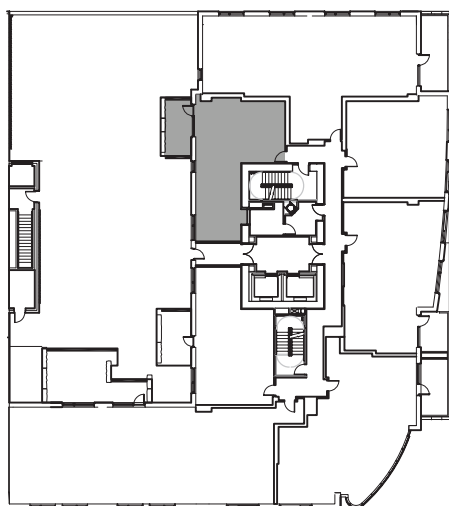

RICHARDS COURT

45 WEST SOUTH TEMPLE

East

SOUTH TEMPLE

SUITE 01 | LEVEL 3

1 BEDROOM | 1 BATH

LIVING	881 SQ. FT.
TERRACE	156 SQ. FT.
TOTAL	1,037 SQ. FT.

Sales Office | 801 240 8600 | www.citycreekliving.com/richardscourt

Floor plans shown are not to any particular scale and are subject to change. All unit dimensions are approximate and are measured to the exterior boundaries of the exterior walls, corridor side of corridor walls, and to the centerline of interior demising walls. Actual units may vary from the description and definition of the unit as set forth in the purchase contract.