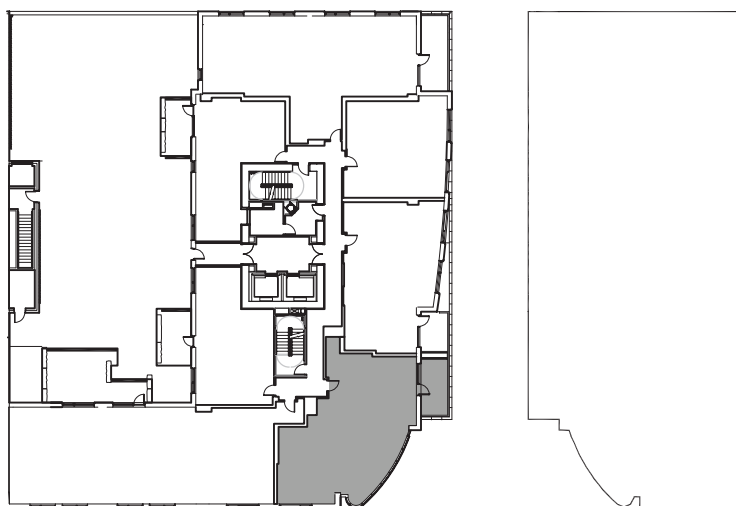

RICHARDS COURT

45 WEST SOUTH TEMPLE

East

SOUTH TEMPLE

SUITE 05 | LEVEL 3

2 BEDROOM | 2 1/2 BATH

LIVING	1,442 SQ. FT.
TERRACE	145 SQ. FT.
TOTAL	1,587 SQ. FT.

Sales Office | 801 240 8600 | www.citycreekliving.com/richardscourt

Floor plans shown are not to any particular scale and are subject to change. All unit dimensions are approximate and are measured to the exterior boundaries of the exterior walls, corridor side of corridor walls, and to the centerline of interior demising walls. Actual units may vary from the description and definition of the unit as set forth in the purchase contract.