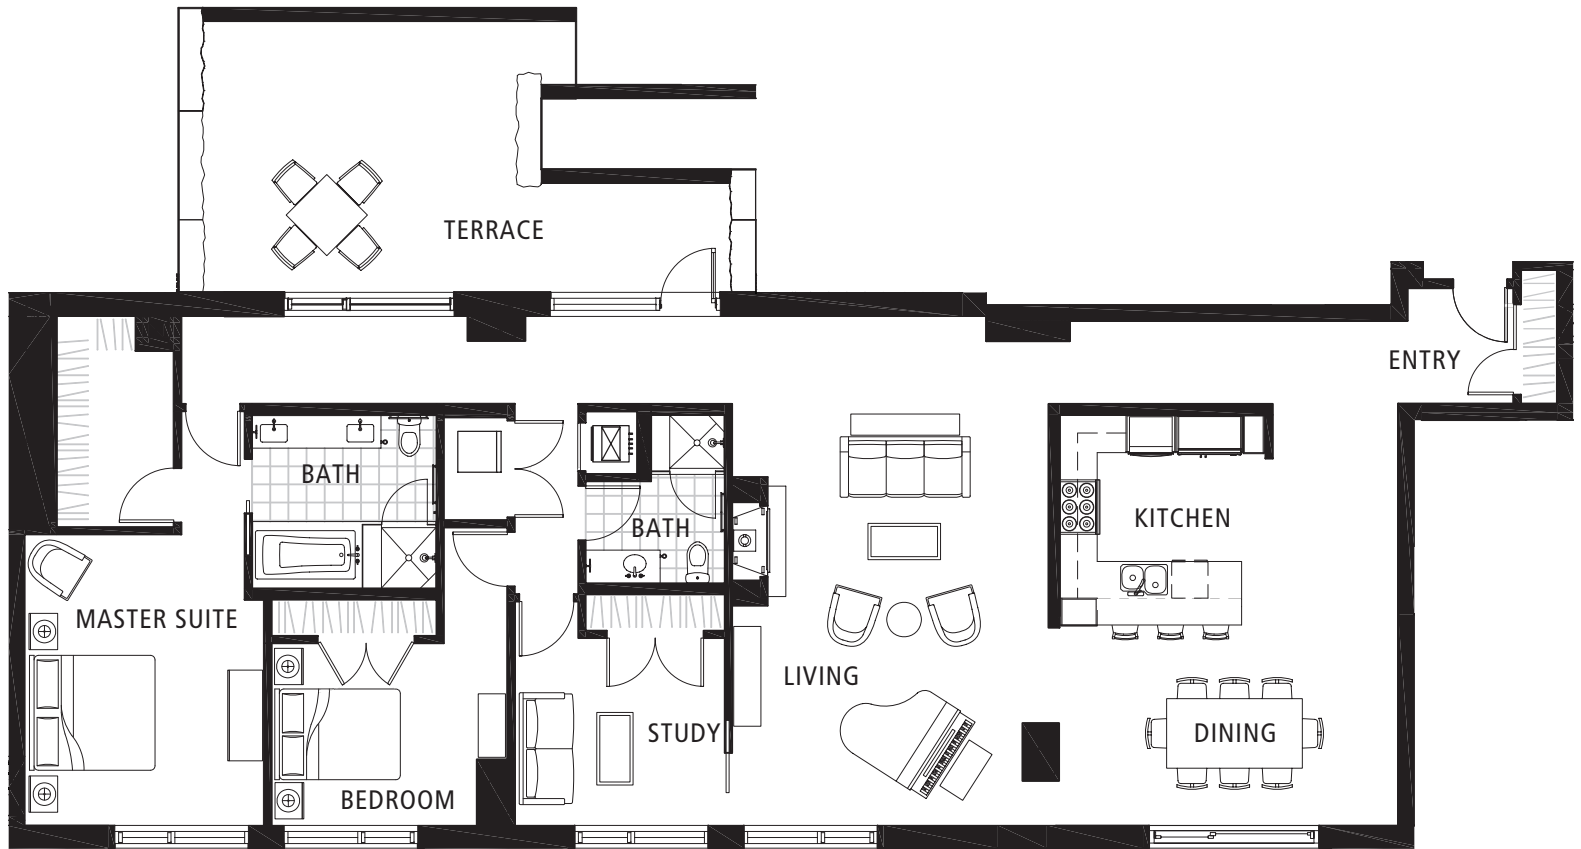

RICHARDS COURT

45 WEST SOUTH TEMPLE

East

SOUTH TEMPLE

SUITE 06 | LEVEL 3

2 BEDROOM | 2 BATH | STUDY

LIVING	2,415 SQ. FT.
TERRACE	415 SQ. FT.
TOTAL	2,830 SQ. FT.

Sales Office | 801 240 8600 | www.citycreekliving.com/richardscourt

Floor plans shown are not to any particular scale and are subject to change. All unit dimensions are approximate and are measured to the exterior boundaries of the exterior walls, corridor side of corridor walls, and to the centerline of interior demising walls. Actual units may vary from the description and definition of the unit as set forth in the purchase contract.