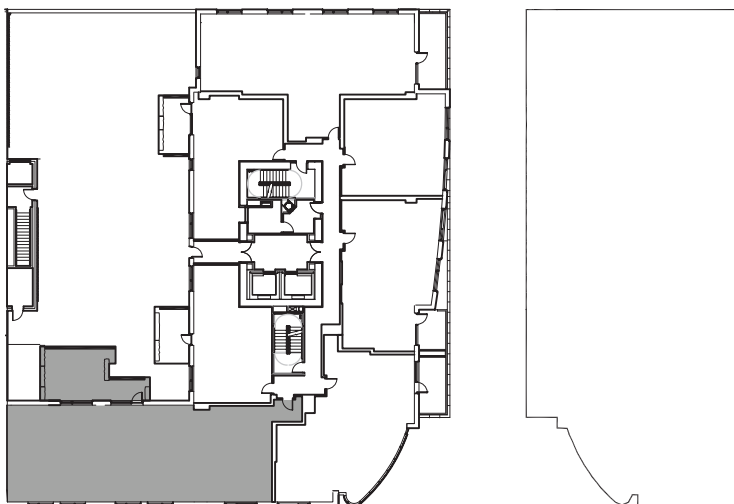

RICHARDS COURT

45 WEST SOUTH TEMPLE

East

SOUTH TEMPLE

SUITE 06 | LEVEL 3

2 BEDROOM | 2 BATH | STUDY

LIVING	2,415 SQ. FT.
TERRACE	415 SQ. FT.
TOTAL	2,830 SQ. FT.

Sales Office | 801 240 8600 | www.citycreekliving.com/richardscourt

Floor plans shown are not to any particular scale and are subject to change. All unit dimensions are approximate and are measured to the exterior boundaries of the exterior walls, corridor side of corridor walls, and to the centerline of interior demising walls. Actual units may vary from the description and definition of the unit as set forth in the purchase contract.