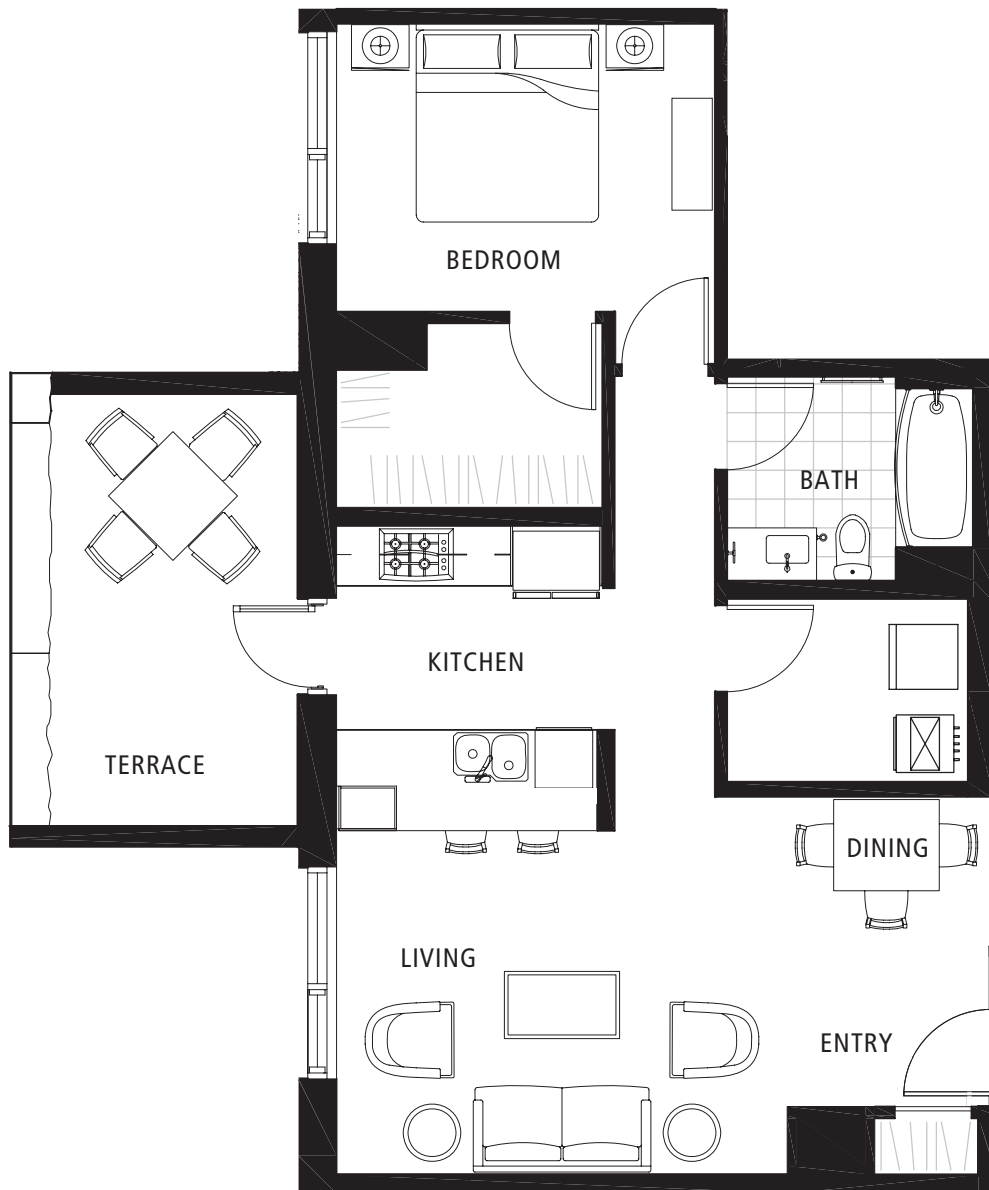

RICHARDS COURT

45 WEST SOUTH TEMPLE

East

SOUTH TEMPLE

SUITE 07 | LEVEL 3

1 BEDROOM | 1 BATH

LIVING	859 SQ. FT.
TERRACE	167 SQ. FT.
TOTAL	1,026 SQ. FT.

Sales Office | 801 240 8600 | www.citycreekliving.com/richardscourt

Floor plans shown are not to any particular scale and are subject to change. All unit dimensions are approximate and are measured to the exterior boundaries of the exterior walls, corridor side of corridor walls, and to the centerline of interior demising walls. Actual units may vary from the description and definition of the unit as set forth in the purchase contract.