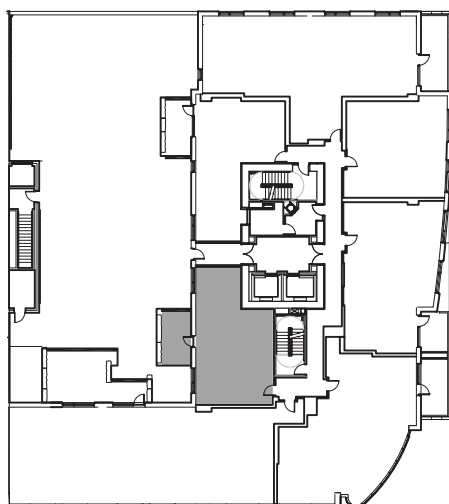

RICHARDS COURT

45 WEST SOUTH TEMPLE

East

SOUTH TEMPLE

SUITE 07 | LEVEL 3

1 BEDROOM | 1 BATH

LIVING	859 SQ. FT.
TERRACE	167 SQ. FT.
TOTAL	1,026 SQ. FT.

Sales Office | 801 240 8600 | www.citycreekliving.com/richardscourt

Floor plans shown are not to any particular scale and are subject to change. All unit dimensions are approximate and are measured to the exterior boundaries of the exterior walls, corridor side of corridor walls, and to the centerline of interior demising walls. Actual units may vary from the description and definition of the unit as set forth in the purchase contract.