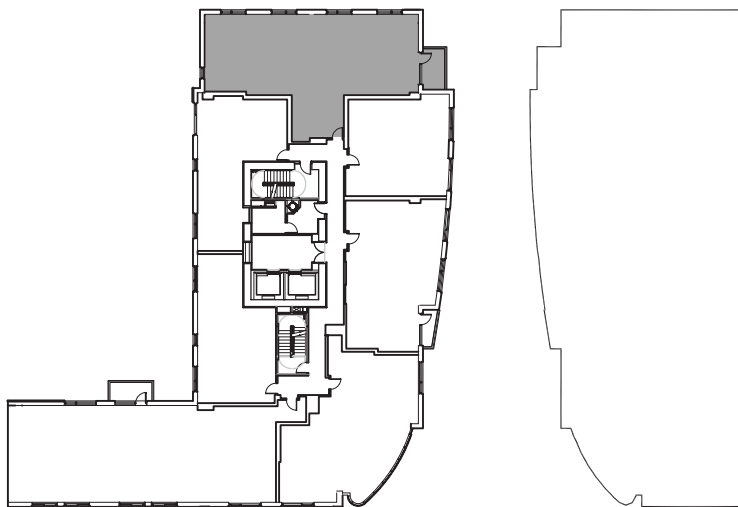

RICHARDS COURT

45 WEST SOUTH TEMPLE

East

SOUTH TEMPLE

SUITE 02 | LEVELS 4-9

2 BEDROOM | 2 1/2 BATH

LIVING	1,811 SQ. FT.
BALCONY	91 SQ. FT.
TOTAL	1,902 SQ. FT.

Sales Office | 801 240 8600 | www.citycreekliving.com/richardscourt

Floor plans shown are not to any particular scale and are subject to change. All unit dimensions are approximate and are measured to the exterior boundaries of the exterior walls, corridor side of corridor walls, and to the centerline of interior demising walls. Actual units may vary from the description and definition of the unit as set forth in the purchase contract.