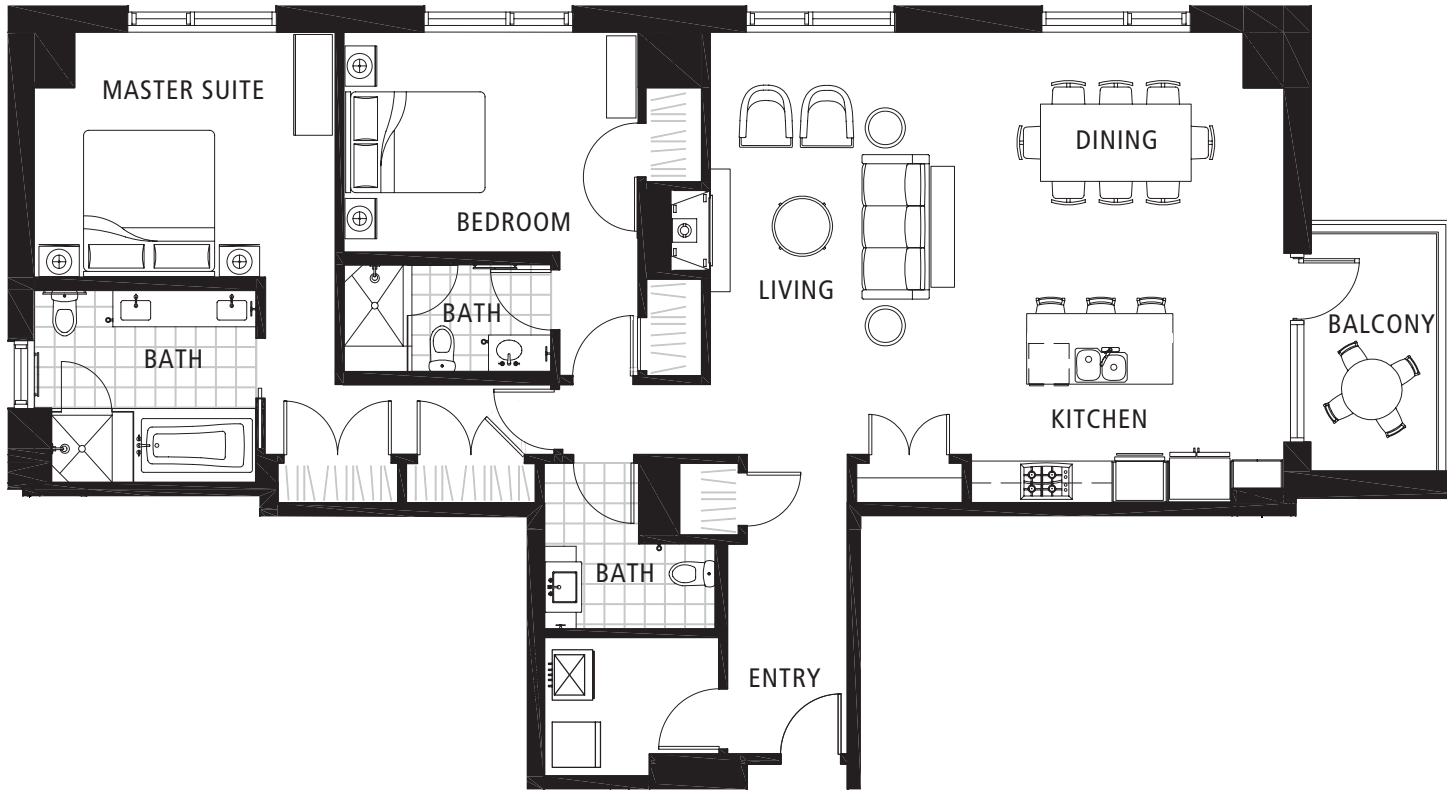

RICHARDS COURT

45 WEST SOUTH TEMPLE

East

SOUTH TEMPLE

SUITE 02 | LEVELS 4-9

2 BEDROOM | 2 1/2 BATH

LIVING	1,811 SQ. FT.
BALCONY	91 SQ. FT.
TOTAL	1,902 SQ. FT.

Sales Office | 801 240 8600 | www.citycreekliving.com/richardscourt

Floor plans shown are not to any particular scale and are subject to change. All unit dimensions are approximate and are measured to the exterior boundaries of the exterior walls, corridor side of corridor walls, and to the centerline of interior demising walls. Actual units may vary from the description and definition of the unit as set forth in the purchase contract.