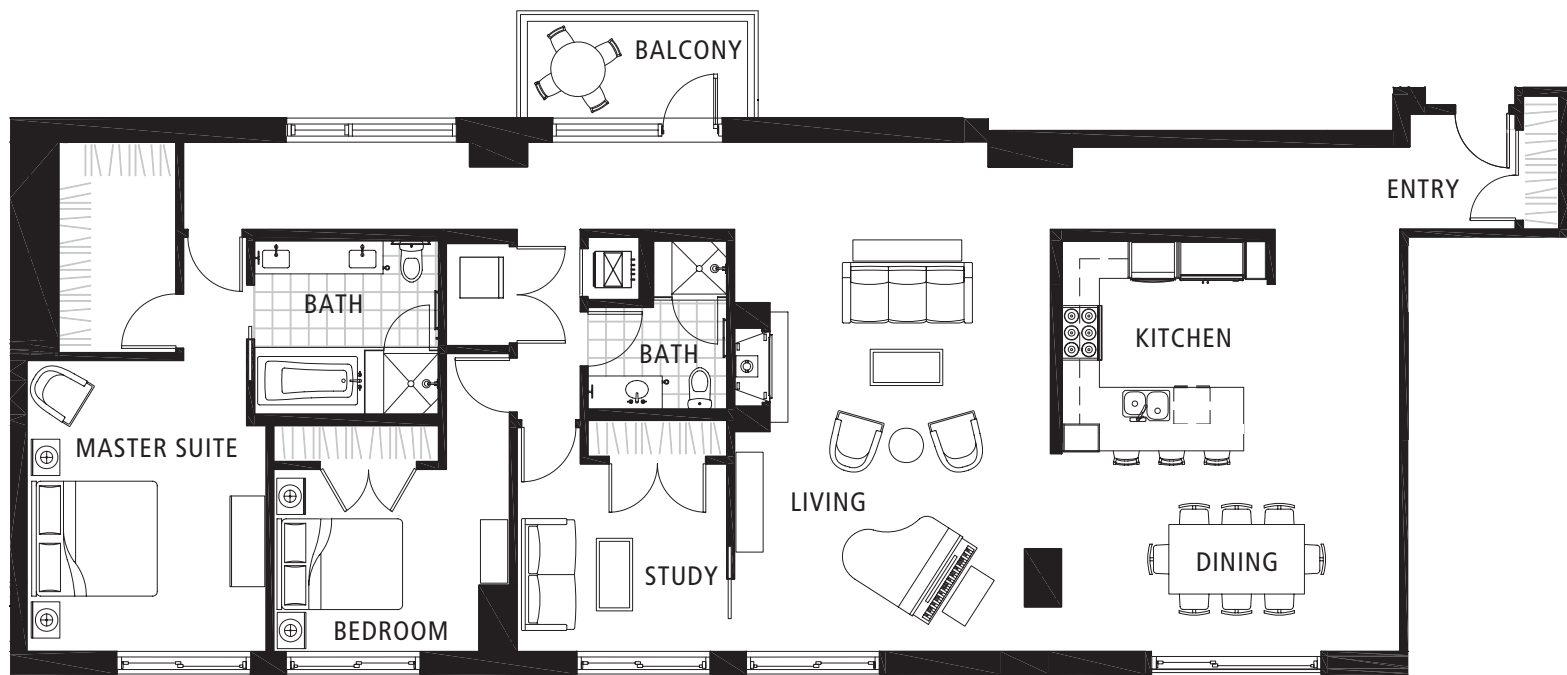

RICHARDS COURT

45 WEST SOUTH TEMPLE

East

SOUTH TEMPLE

SUITE 06 | LEVELS 4-5

2 BEDROOM | 2 BATH | STUDY

LIVING	2,415 SQ. FT.
BALCONY	84 SQ. FT.
TOTAL	2,499 SQ. FT.

Sales Office | 801 240 8600 | www.citycreekliving.com/richardscourt

Floor plans shown are not to any particular scale and are subject to change. All unit dimensions are approximate and are measured to the exterior boundaries of the exterior walls, corridor side of corridor walls, and to the centerline of interior demising walls. Actual units may vary from the description and definition of the unit as set forth in the purchase contract.