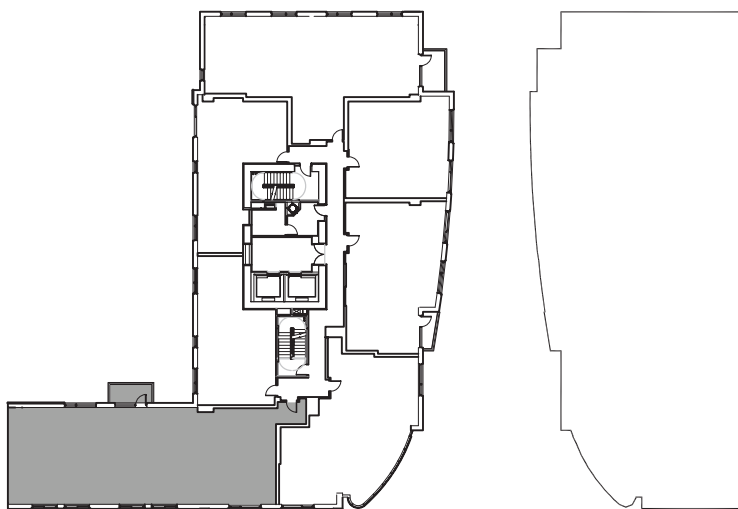

RICHARDS COURT

45 WEST SOUTH TEMPLE

East

SOUTH TEMPLE

SUITE 06 | LEVELS 4-5

2 BEDROOM | 2 BATH | STUDY

LIVING	2,415 SQ. FT.
BALCONY	84 SQ. FT.
TOTAL	2,499 SQ. FT.

Sales Office | 801 240 8600 | www.citycreekliving.com/richardscourt

Floor plans shown are not to any particular scale and are subject to change. All unit dimensions are approximate and are measured to the exterior boundaries of the exterior walls, corridor side of corridor walls, and to the centerline of interior demising walls. Actual units may vary from the description and definition of the unit as set forth in the purchase contract.