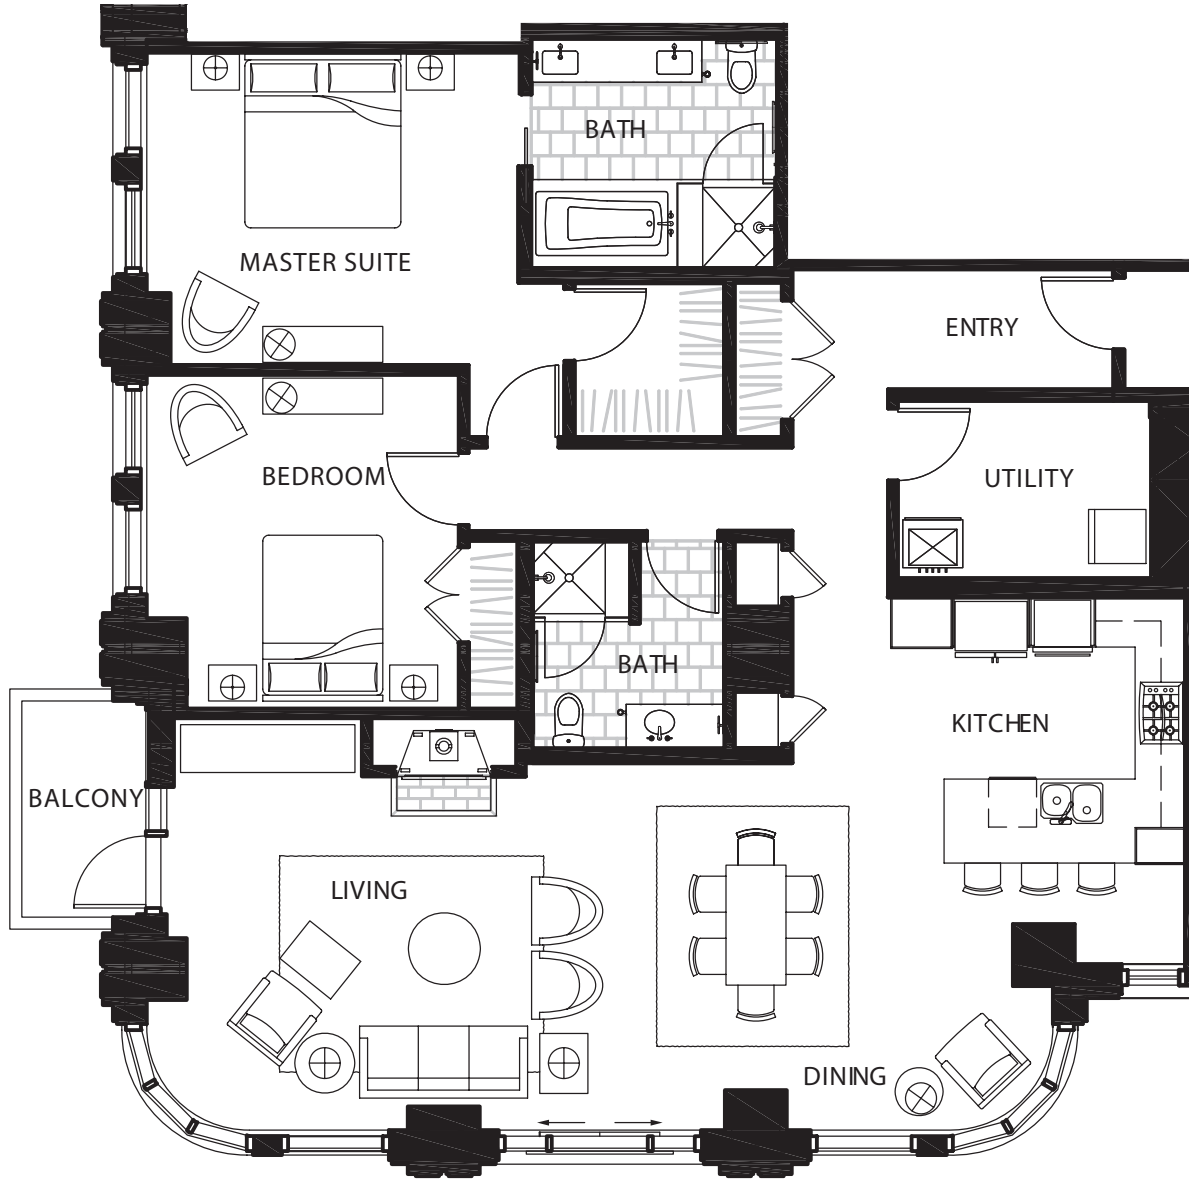

**99 WEST**  
SOUTH TEMPLE

**SUITE 05 | LEVELS 26-27**

2 BEDROOM | 2 BATH

LIVING	1,875 SQ. FT.
TERRACES	55 SQ. FT.
<b>TOTAL</b>	<b>1,930 SQ. FT.</b>

SOUTH TEMPLE

Sales Office | 801 240 8600 | [www.citycreekliving.com/99west](http://www.citycreekliving.com/99west)

Floor plans shown are not to any particular scale and are subject to change. All unit dimensions are approximate and are measured to the exterior boundaries of the exterior walls, corridor side of corridor walls, and to the centerline of interior demising walls. Actual units may vary from the description and definition of the unit as set forth in the purchase contract.