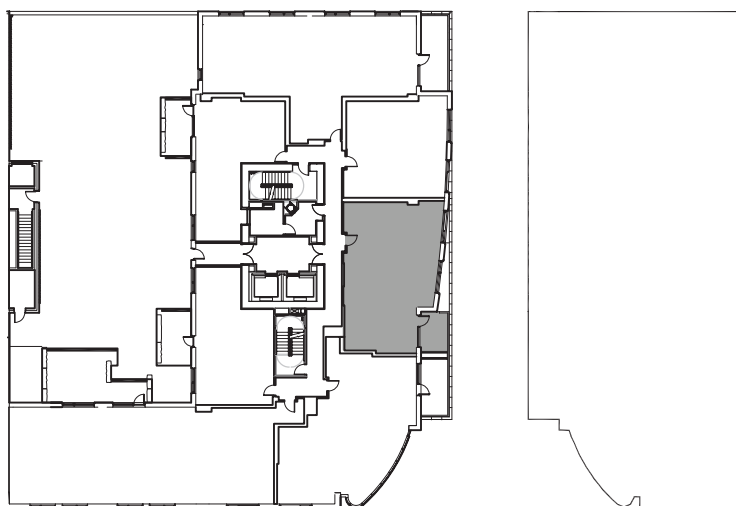

RICHARDS COURT

45 WEST SOUTH TEMPLE

East

SOUTH TEMPLE

SUITE 04 | LEVEL 3

2 BEDROOM | 2 BATH

LIVING	1,213 SQ. FT.
TERRACE	104 SQ. FT.
TOTAL	1,317 SQ. FT.

Sales Office | 801 240 8600 | www.citycreekliving.com/richardscourt

Floor plans shown are not to any particular scale and are subject to change. All unit dimensions are approximate and are measured to the exterior boundaries of the exterior walls, corridor side of corridor walls, and to the centerline of interior demising walls. Actual units may vary from the description and definition of the unit as set forth in the purchase contract.