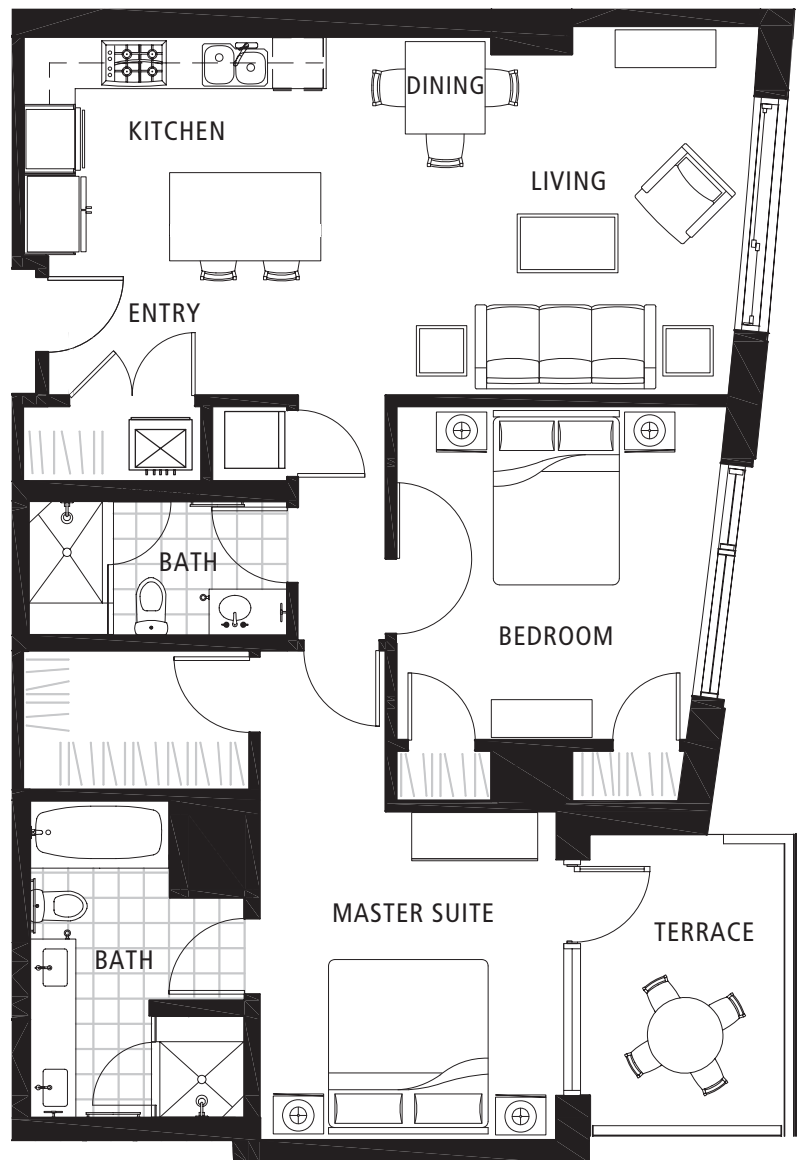

RICHARDS COURT

45 WEST SOUTH TEMPLE

East

SOUTH TEMPLE

SUITE 04 | LEVEL 3

2 BEDROOM | 2 BATH

LIVING	1,213 SQ. FT.
TERRACE	104 SQ. FT.
TOTAL	1,317 SQ. FT.

Sales Office | 801 240 8600 | www.citycreekliving.com/richardscourt

Floor plans shown are not to any particular scale and are subject to change. All unit dimensions are approximate and are measured to the exterior boundaries of the exterior walls, corridor side of corridor walls, and to the centerline of interior demising walls. Actual units may vary from the description and definition of the unit as set forth in the purchase contract.