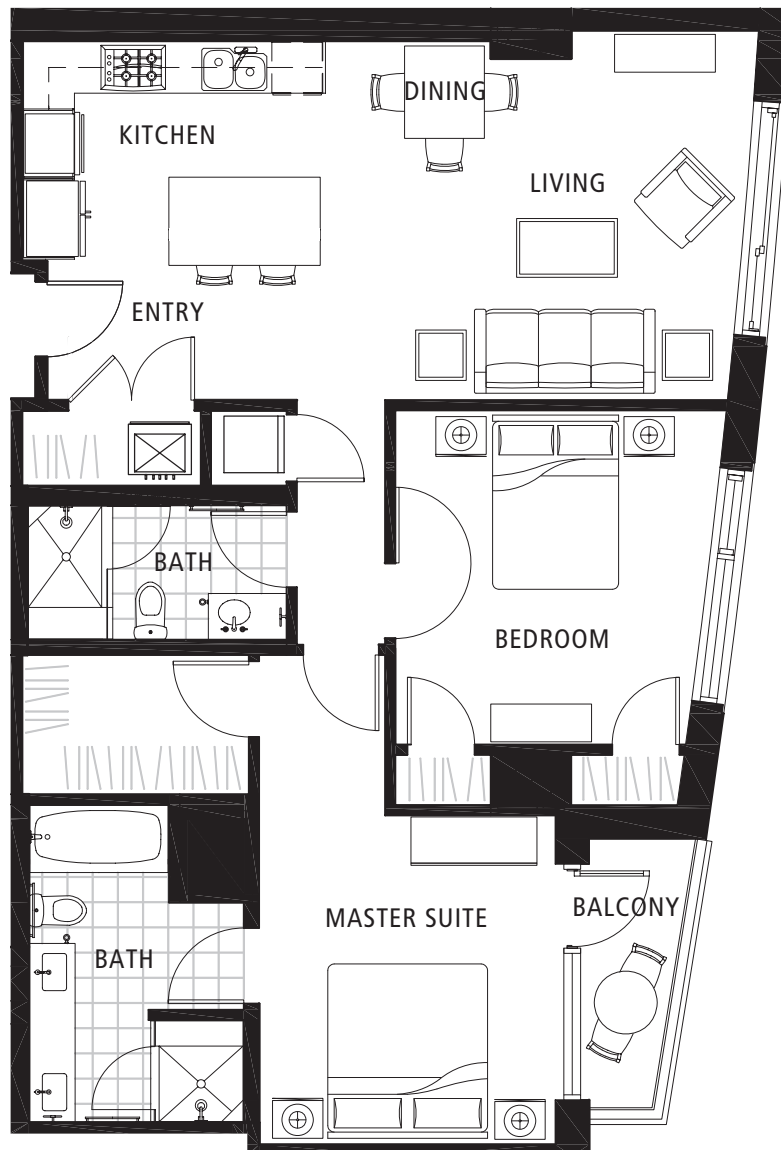

RICHARDS COURT

45 WEST SOUTH TEMPLE

East

SOUTH TEMPLE

SUITE 04 | LEVELS 4-9

2 BEDROOM | 2 BATH

LIVING	1,213 SQ. FT.
BALCONY	50 SQ. FT.
TOTAL	1,263 SQ. FT.

Sales Office | 801 240 8600 | www.citycreekliving.com/richardscourt

Floor plans shown are not to any particular scale and are subject to change. All unit dimensions are approximate and are measured to the exterior boundaries of the exterior walls, corridor side of corridor walls, and to the centerline of interior demising walls. Actual units may vary from the description and definition of the unit as set forth in the purchase contract.