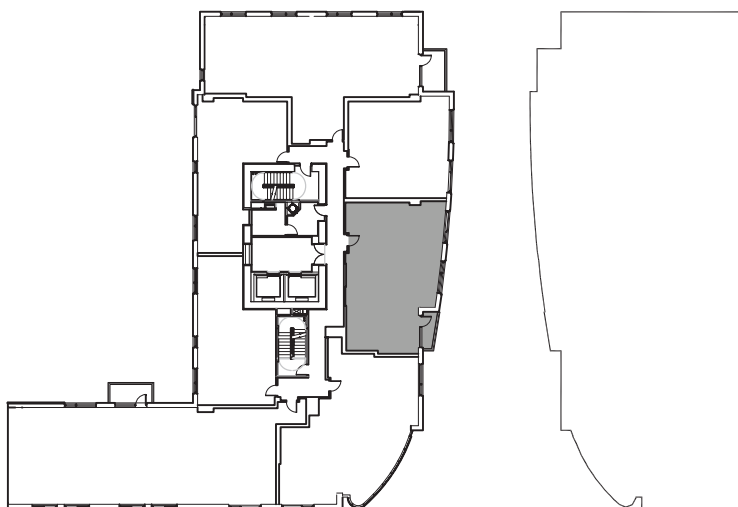

RICHARDS COURT

45 WEST SOUTH TEMPLE

East

SOUTH TEMPLE

SUITE 04 | LEVELS 4-9

2 BEDROOM | 2 BATH

LIVING	1,213 SQ. FT.
BALCONY	50 SQ. FT.
TOTAL	1,263 SQ. FT.

Sales Office | 801 240 8600 | www.citycreekliving.com/richardscourt

Floor plans shown are not to any particular scale and are subject to change. All unit dimensions are approximate and are measured to the exterior boundaries of the exterior walls, corridor side of corridor walls, and to the centerline of interior demising walls. Actual units may vary from the description and definition of the unit as set forth in the purchase contract.