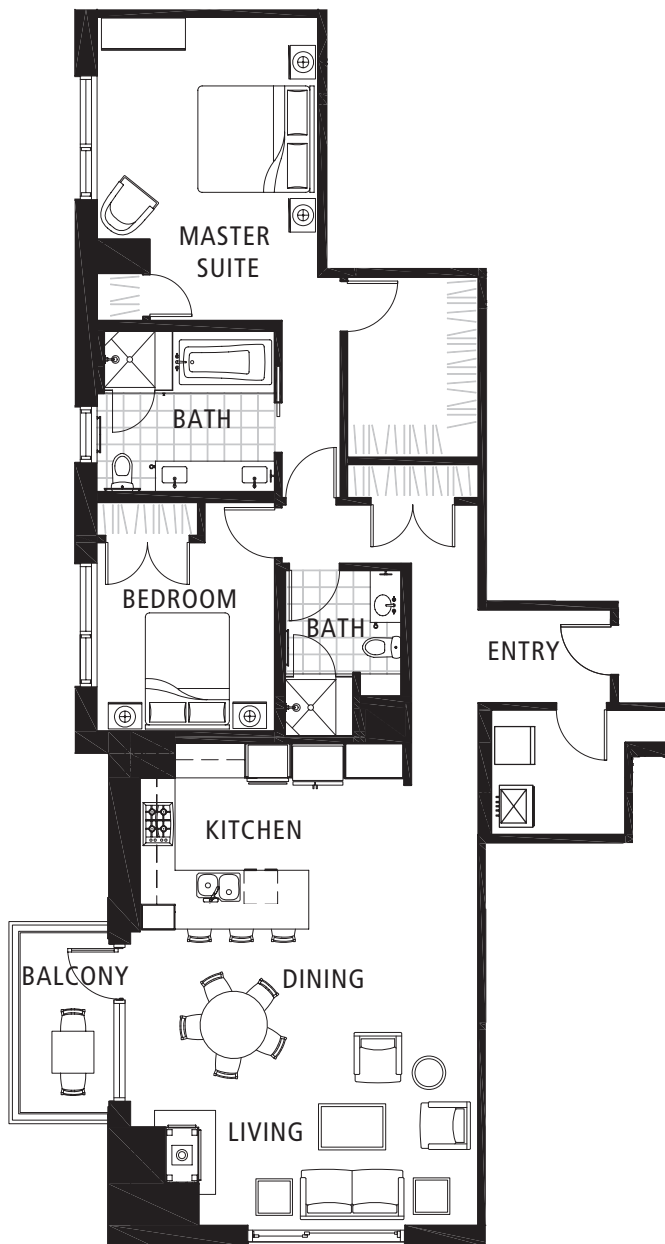

RICHARDS COURT

45 WEST SOUTH TEMPLE

East

SOUTH TEMPLE

SUITE 06 | LEVELS 7-9

2 BEDROOM | 2 BATH

LIVING	1,693 SQ. FT.
BALCONY	77 SQ. FT.
TOTAL	1,770 SQ. FT.

Sales Office | 801 240 8600 | www.citycreekliving.com/richardscourt

Floor plans shown are not to any particular scale and are subject to change. All unit dimensions are approximate and are measured to the exterior boundaries of the exterior walls, corridor side of corridor walls, and to the centerline of interior demising walls. Actual units may vary from the description and definition of the unit as set forth in the purchase contract.